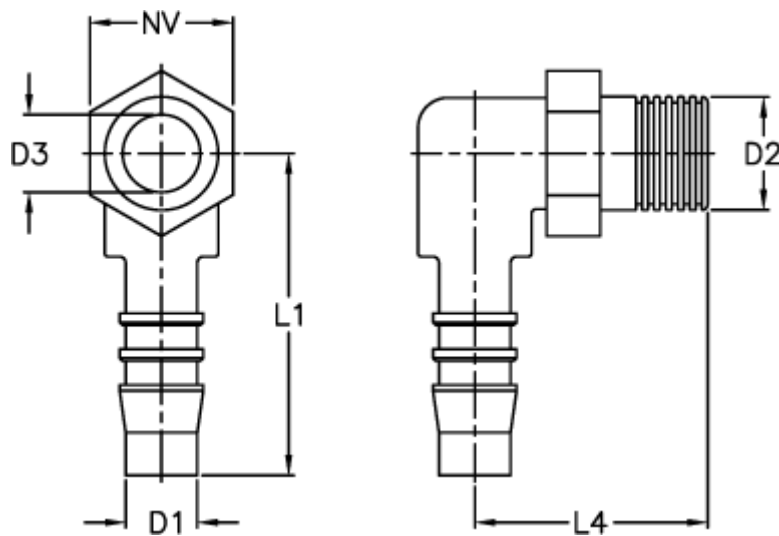

Article number: 027308912010

Description: Norma hose coupling WES 10 / R3/8

Measures

D1 = 10

D2 = R3/8

D3 = 7.0

L1 = 38.0

L4 = 30.0

NV = 17